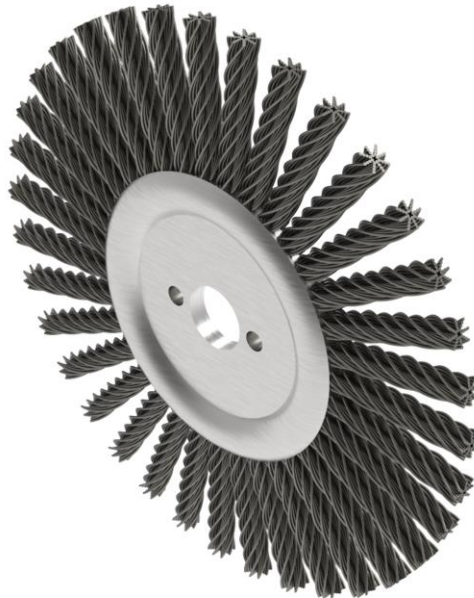

## TWISTED WIRE CLEANING BRUSH Ø200

---

---

The IKM Technology **Cleaning Brush** is ideal for cleaning very hard marine growth or painted surfaces down to bare metal. This is a spare part for the Dual Adapter – Twisted Brush 7932-013.

### SPECIFICATIONS

<b>Type</b>	Cleaning Brush
<b>Model</b>	Twisted Wire Brush Ø200
<b>Part Number</b>	7932-302
<b>Material</b>	Stainless Steel
<b>Diameter</b>	200 mm
<b>Weight Air</b>	0,91 kg
<b>Weight Water</b>	0,80 kg
<b>Width</b>	15 mm